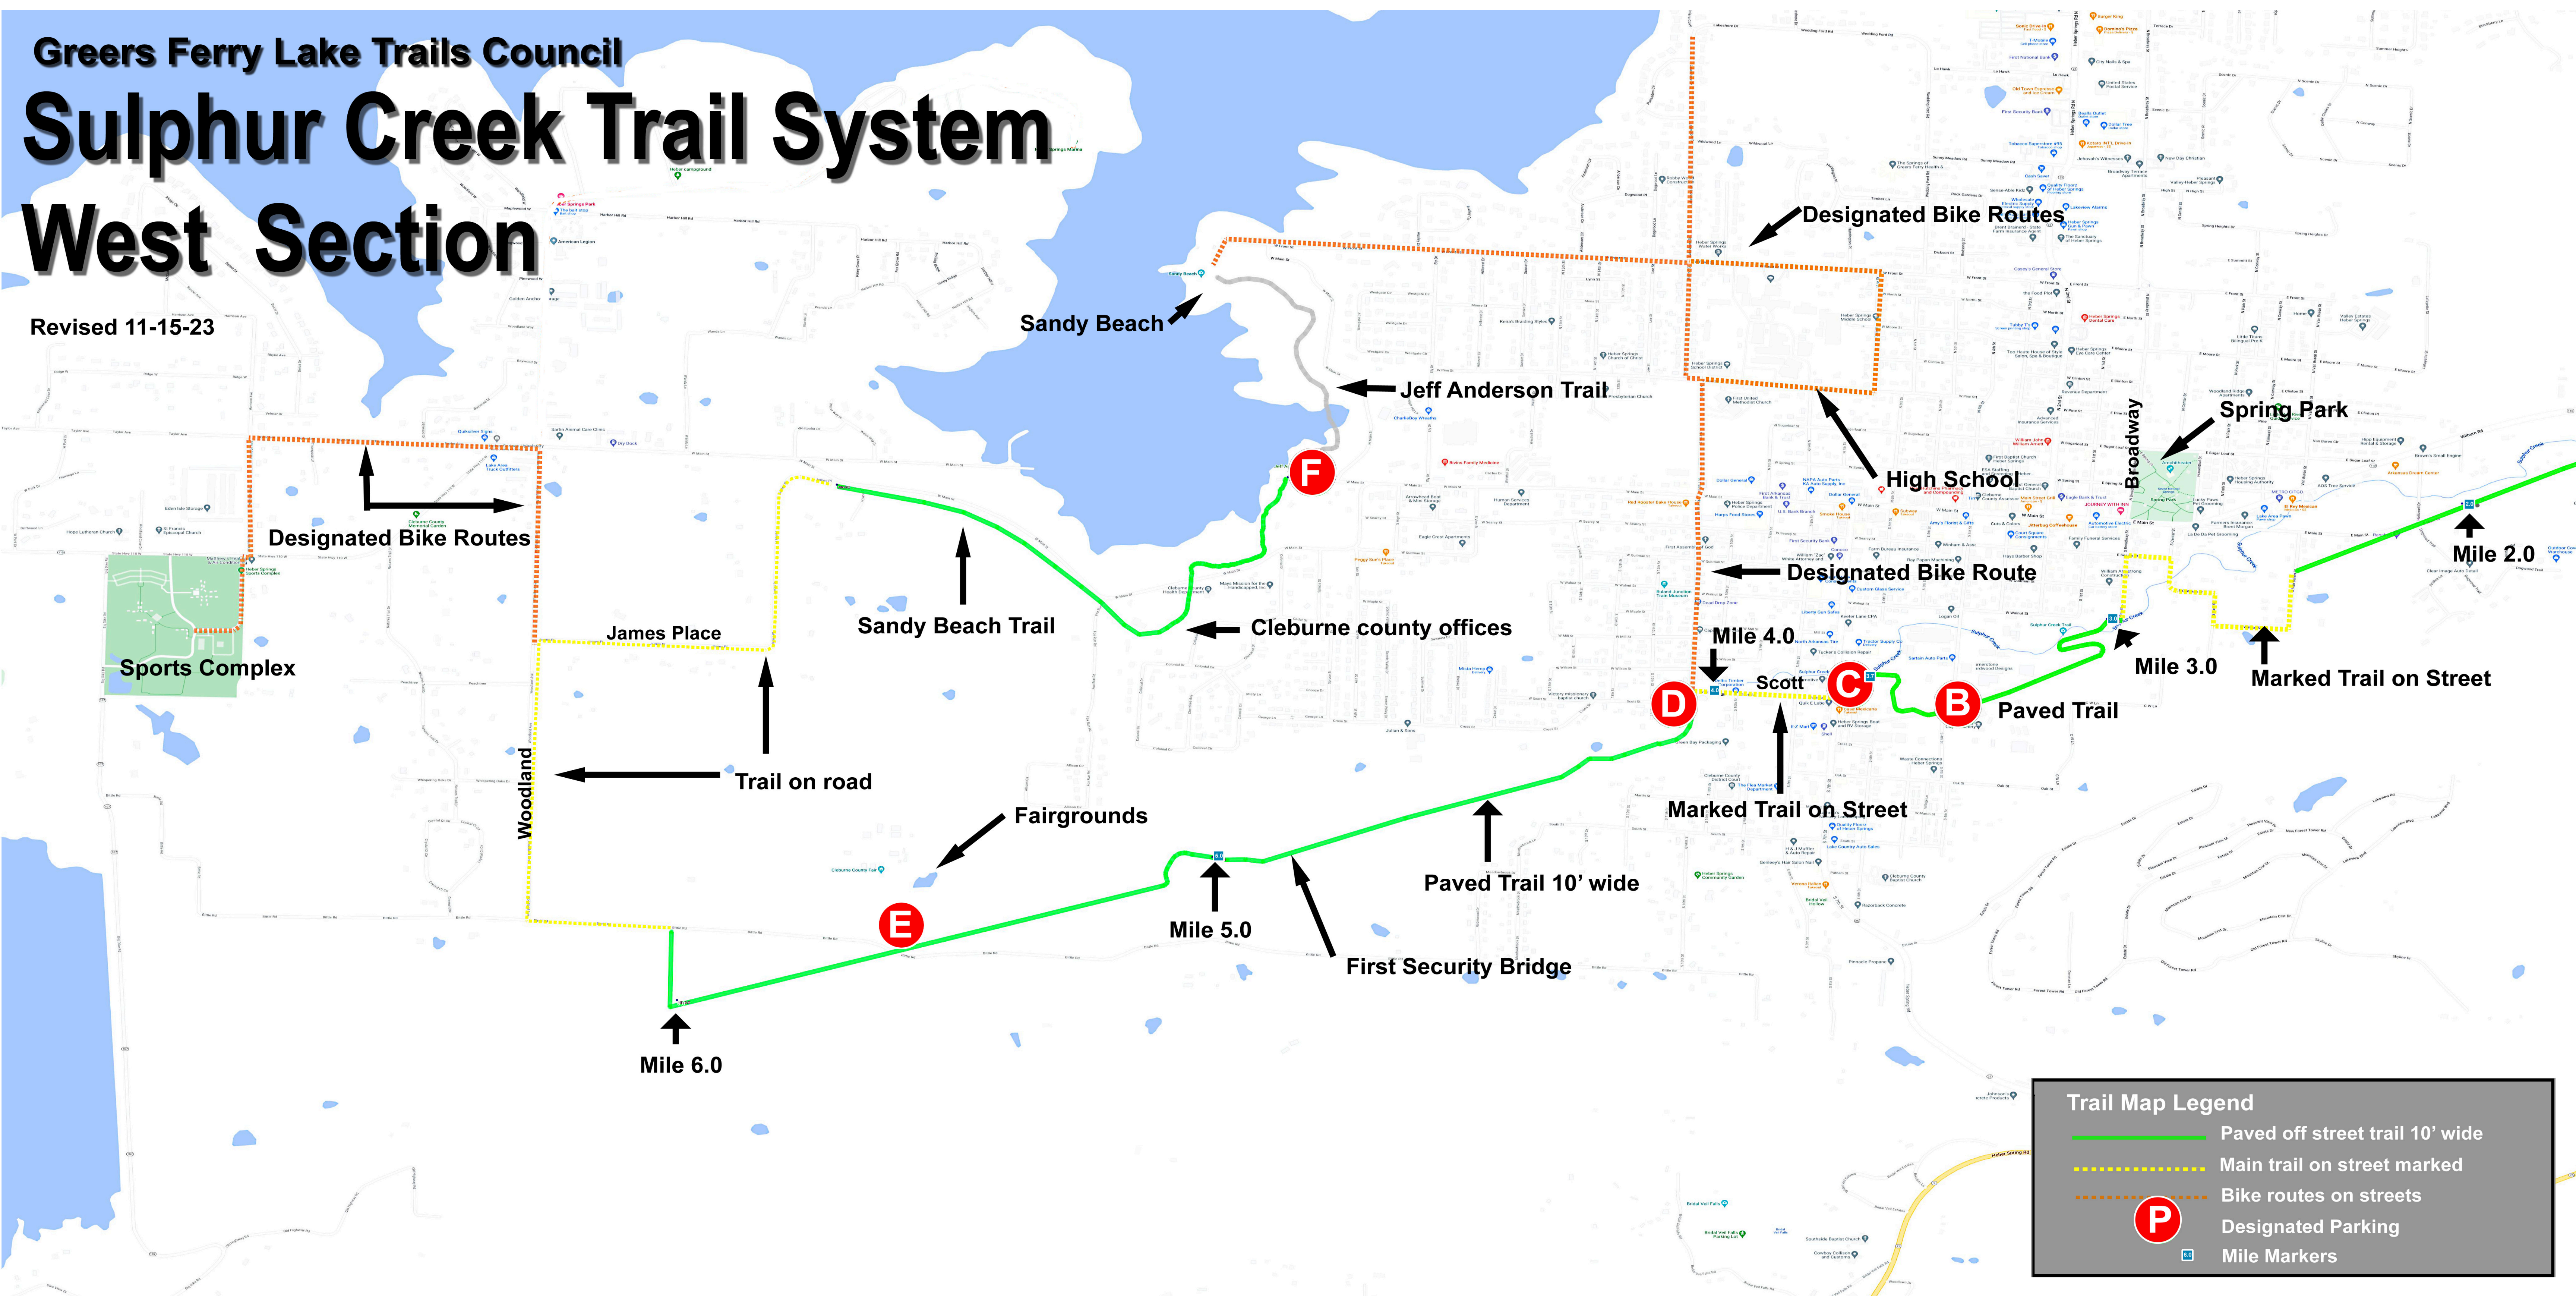

Greers Ferry Lake Trails Council Sulphur Creek Trail System West Section

Revised 11-15-23

Trail Map Legend

- Paved off street trail 10' wide
- Main trail on street marked
- Bike routes on streets
- Designated Parking
- Mile Markers